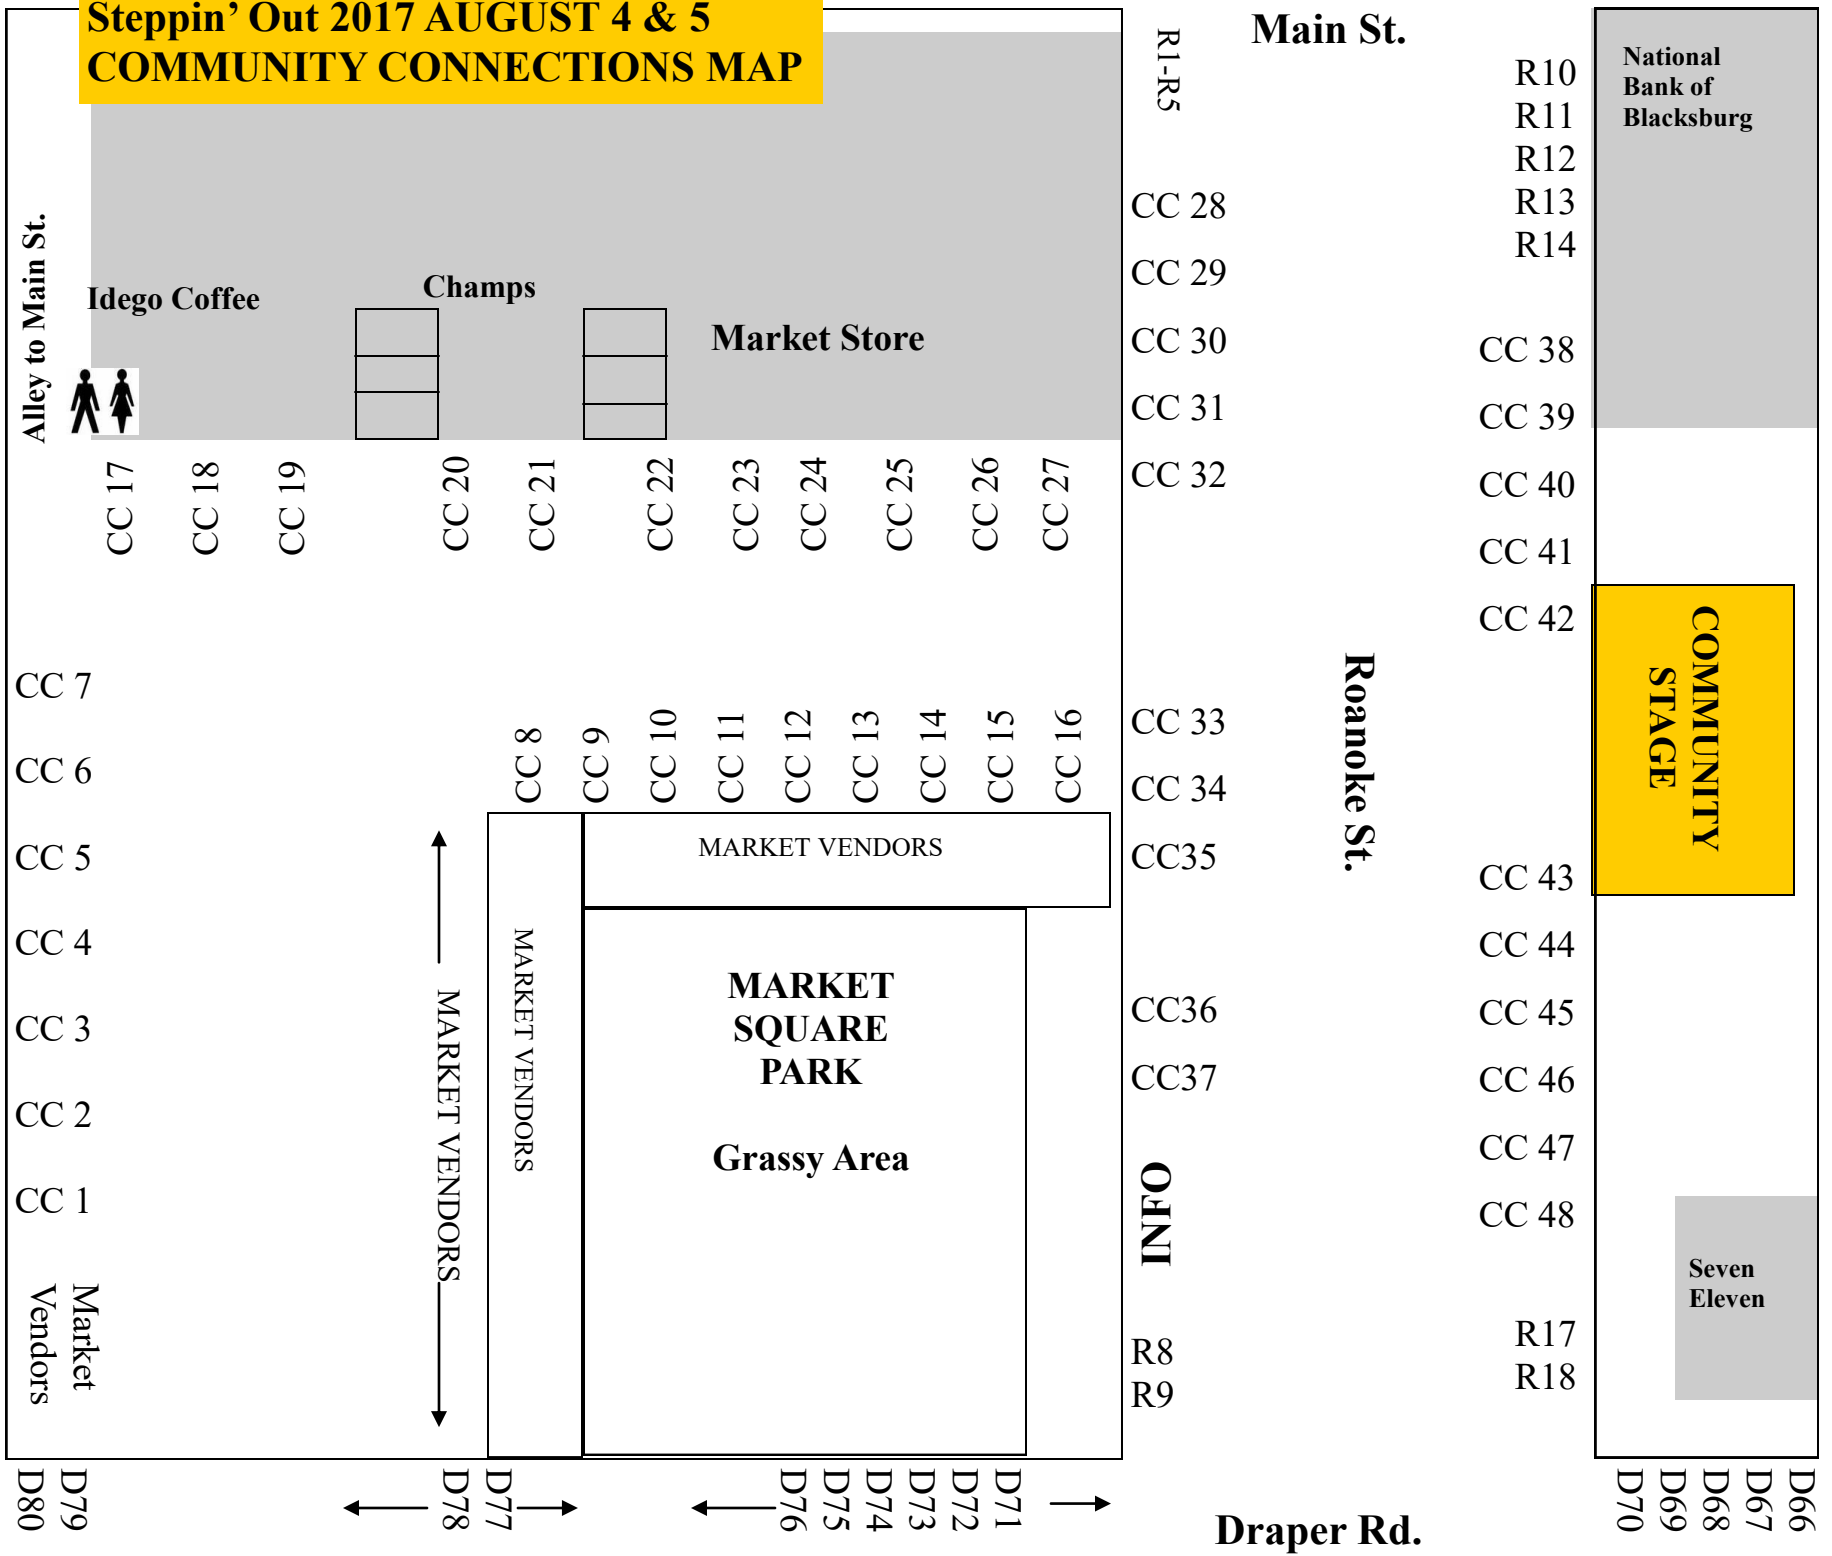

**Steppin' Out 2017 AUGUST 4 & 5
COMMUNITY CONNECTIONS MAP**

Alley to Main St.

Idego Coffee

Champs

Market Store

Main St.

Roanoke St.

Draper Rd.

CC 38
CC 39
CC 40
CC 41
CC 42

CC 7
CC 6
CC 5
CC 4
CC 3
CC 2
CC 1
Market Vendors

CC 8
CC 9
CC 10
CC 11
CC 12
CC 13
CC 14
CC 15
CC 16

CC 33
CC 34
CC 35
CC 36
CC 37

CC 43
CC 44
CC 45
CC 46
CC 47
CC 48

INFO
R8
R9